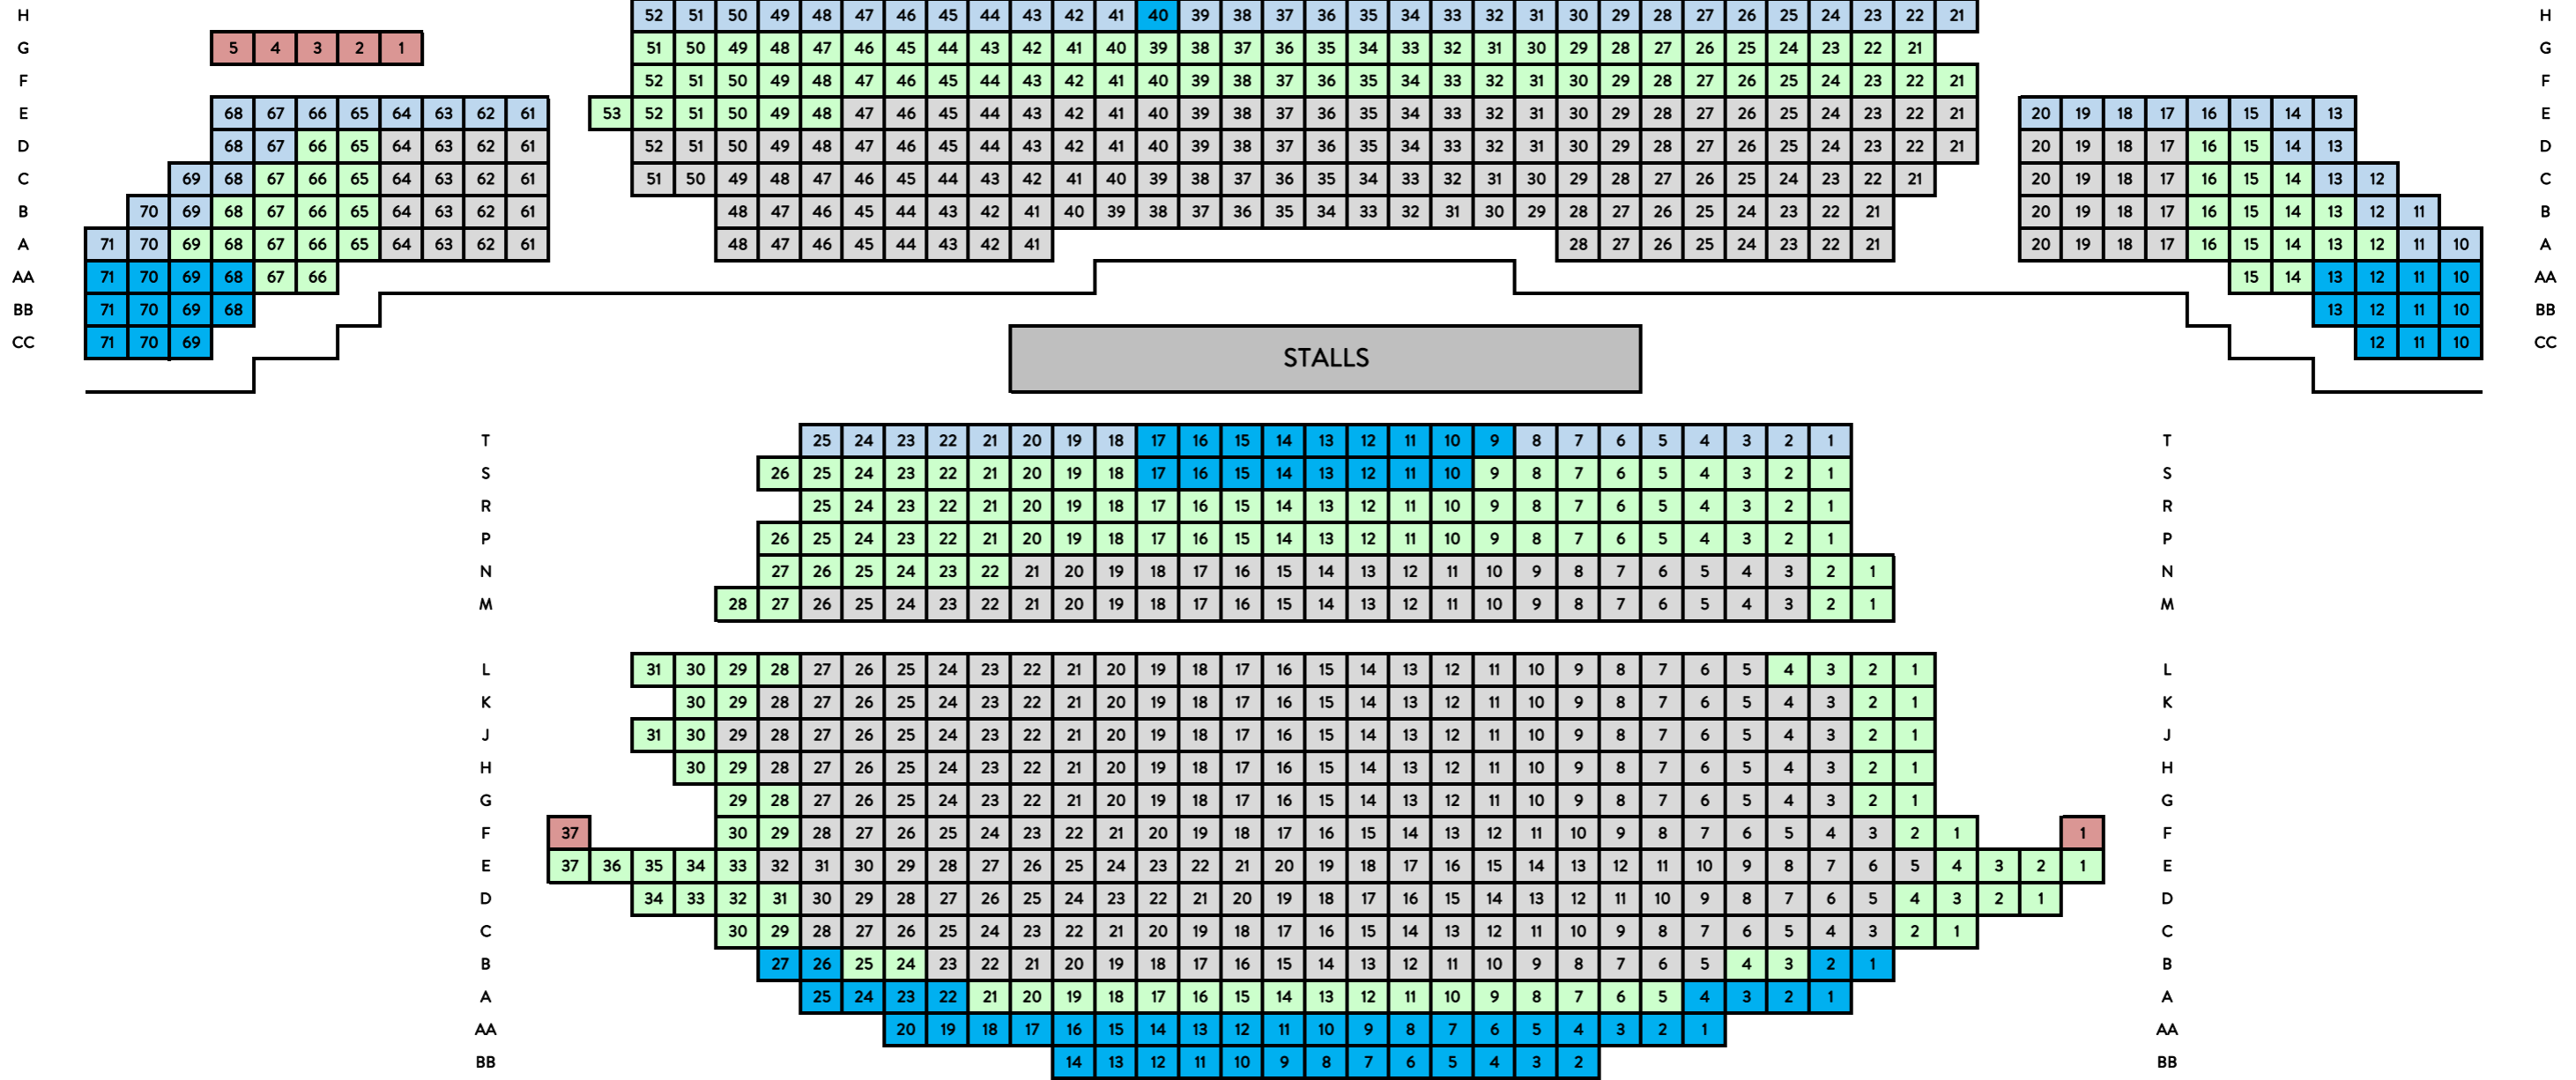

SEASON 2020 SEATING RESERVES  
 THREE TALES  
 Arts Centre Melbourne, Playhouse  
 26-27 June 2020  
 www.victorianopera.com.au

Accessibility Seating Guide	
	Wheelchair Seating
	Companion Seating
	Not on sale

Seating Key	
	A-Reserve
	B-Reserve
	C-Reserve

CIRCLE

STALLS

STAGE

Please Note: This map is indicative of price reserves only. It does not reflect the true shape or sight lines of the venue. Venue specific information can be found at [www.artscentre.com.au](http://www.artscentre.com.au). Victorian Opera reserves the right to alter price reserves at any time.