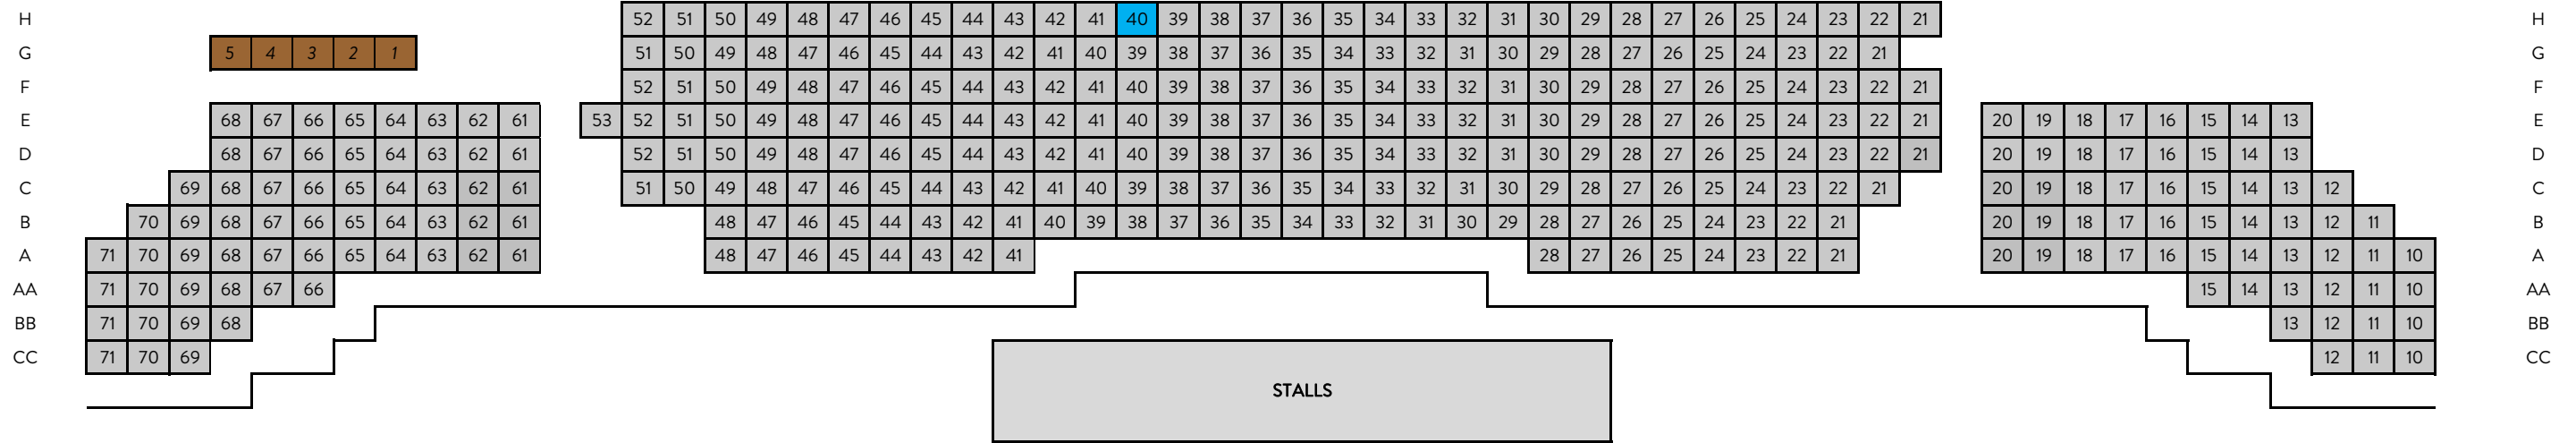

2018 SEASON SEATING RESERVES
Hansel and Gretel
Arts Centre Melbourne, Playhouse
Saturday 9 June 2018
www.victorianopera.com.au

VICTORIAN
OPERA

Seating Key	
 Wheelchair/Carer/Sight holds	 One Reserve
 Not on sale	

CIRCLE

STALLS

Please Note: This map is indicative of price reserves only. It does not reflect the true shape or sight lines of the venue. Venue specific information can be found here.

2018 SEASON SEATING RESERVES
 The Magic Pudding - the Opera
 Arts Centre Melbourne, Playhouse
 15-17 March 2018
www.victorianopera.com.au

VICTORIAN
OPERA

Seating Key	
 	Wheelchair/Carer/Sight holds
 	Not on sale
 	A-reserve
 	B-reserve

Please Note: This map is indicative of price reserves only. It does not reflect the true shape or sight lines of the venue. Venue specific information can be found here.