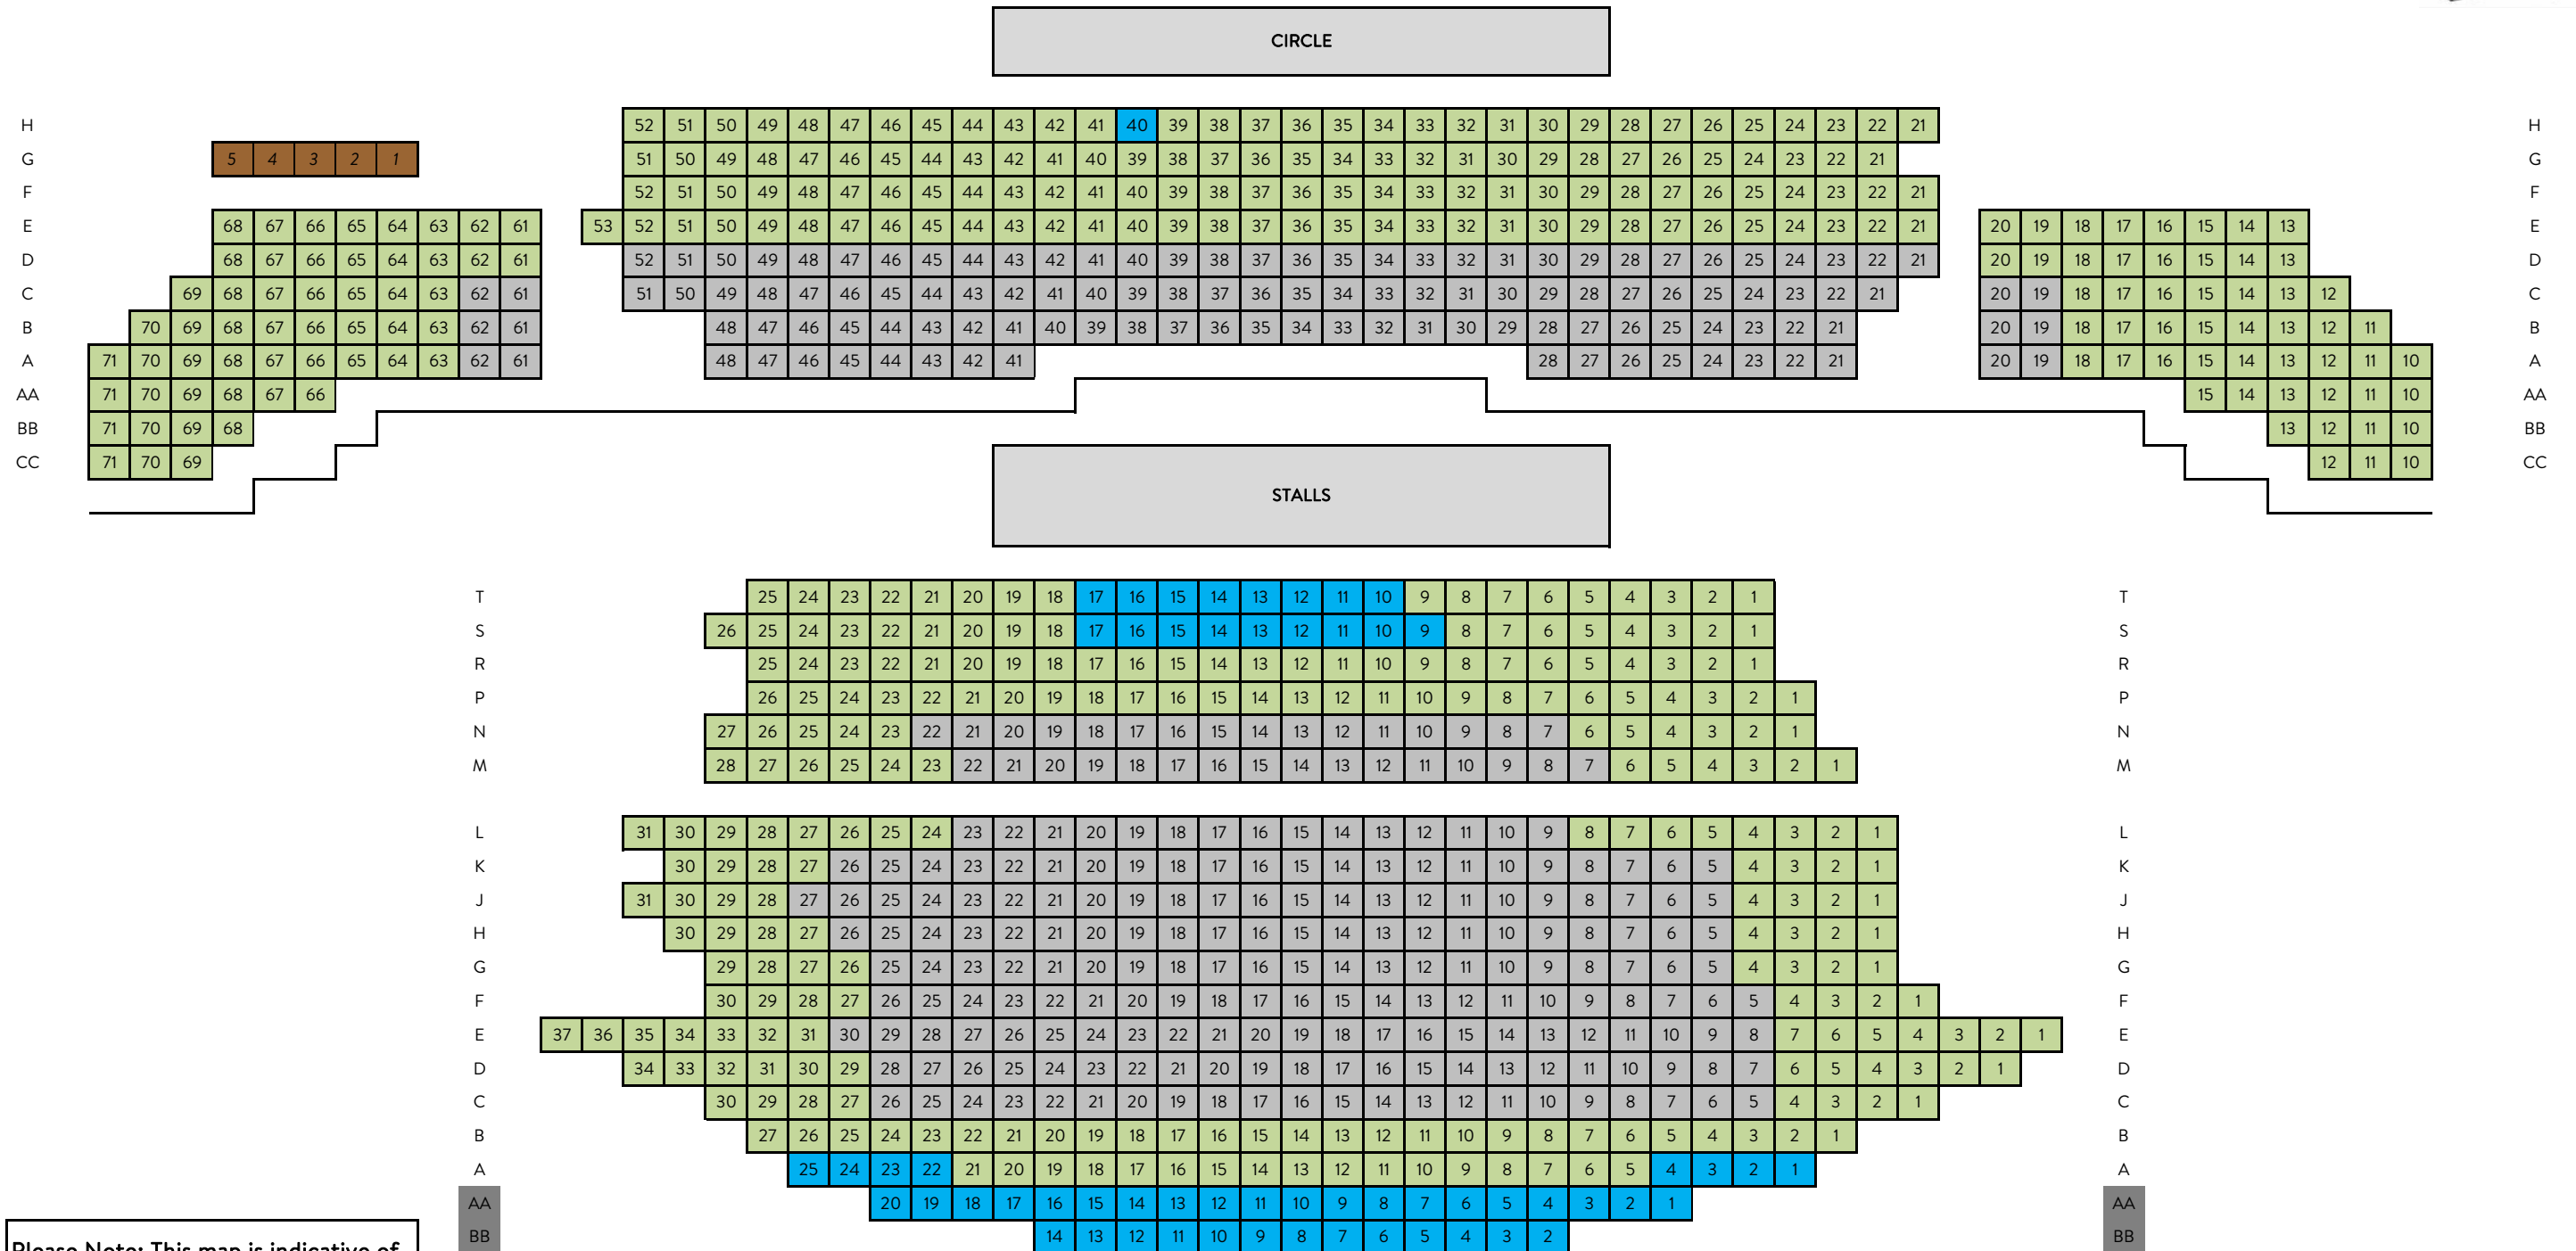

CIRCLE

STALLS

Please Note: This map is indicative of price reserves only. It does not reflect the true shape or sight lines of the venue. Venue specific information can be found here.

2018 SEASON SEATING RESERVES
 The Magic Pudding - the Opera
 Arts Centre Melbourne, Playhouse
 15-17 March 2018
www.victorianopera.com.au

VICTORIAN
OPERA

Seating Key	
 	Wheelchair/Carer/Sight holds
 	Not on sale
 	A-reserve
 	B-reserve

Please Note: This map is indicative of price reserves only. It does not reflect the true shape or sight lines of the venue. Venue specific information can be found here.

Please Note: This map is indicative of price reserves only. It does not reflect the true shape or sight lines of the venue. Venue specific information can be found here.

STAGE

2018 SEASON SEATING RESERVES