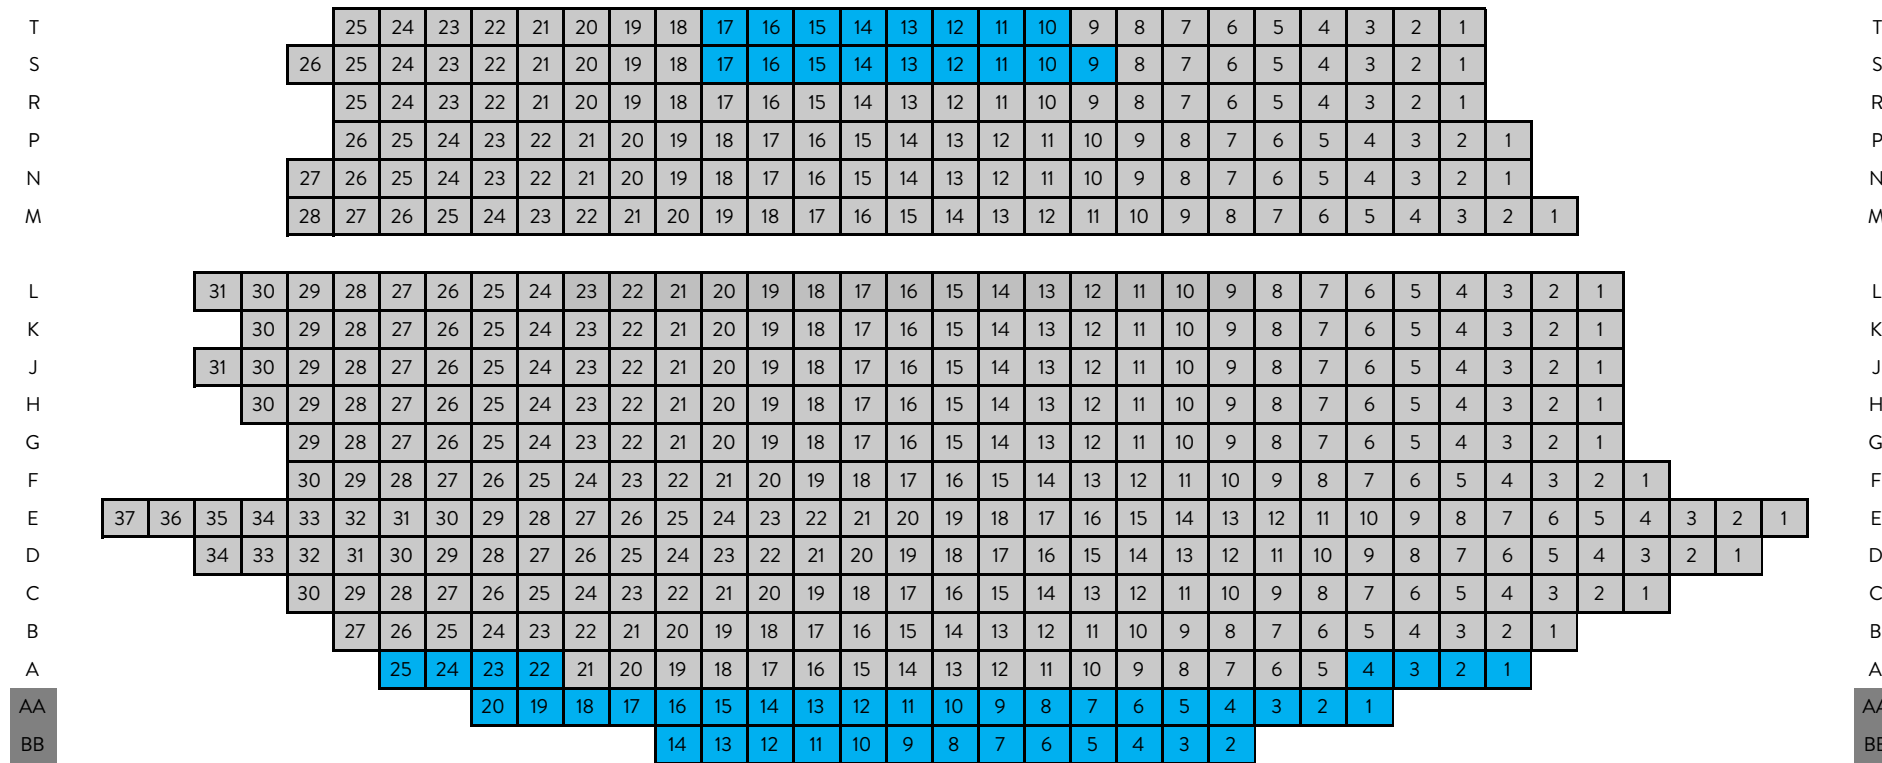

2018 SEASON SEATING RESERVES
Hansel and Gretel
Arts Centre Melbourne, Playhouse
Saturday 9 June 2018
www.victorianopera.com.au

VICTORIAN
OPERA

Seating Key	
 Wheelchair/Carer/Sight holds	 One Reserve
 Not on sale	

CIRCLE

STALLS

Please Note: This map is indicative of price reserves only. It does not reflect the true shape or sight lines of the venue. Venue specific information can be found here.

2018 SEASON SEATING RESERVES
 The Magic Pudding - the Opera
 Arts Centre Melbourne, Playhouse
 15-17 March 2018
www.victorianopera.com.au

VICTORIAN
OPERA

Seating Key	
 	Wheelchair/Carer/Sight holds
 	Not on sale
 	A-reserve
 	B-reserve

Please Note: This map is indicative of price reserves only. It does not reflect the true shape or sight lines of the venue. Venue specific information can be found here.

Please Note: This map is indicative of price reserves only. It does not reflect the true shape or sight lines of the venue. Venue specific information can be found here.

STAGE

2018 SEASON SEATING RESERVES