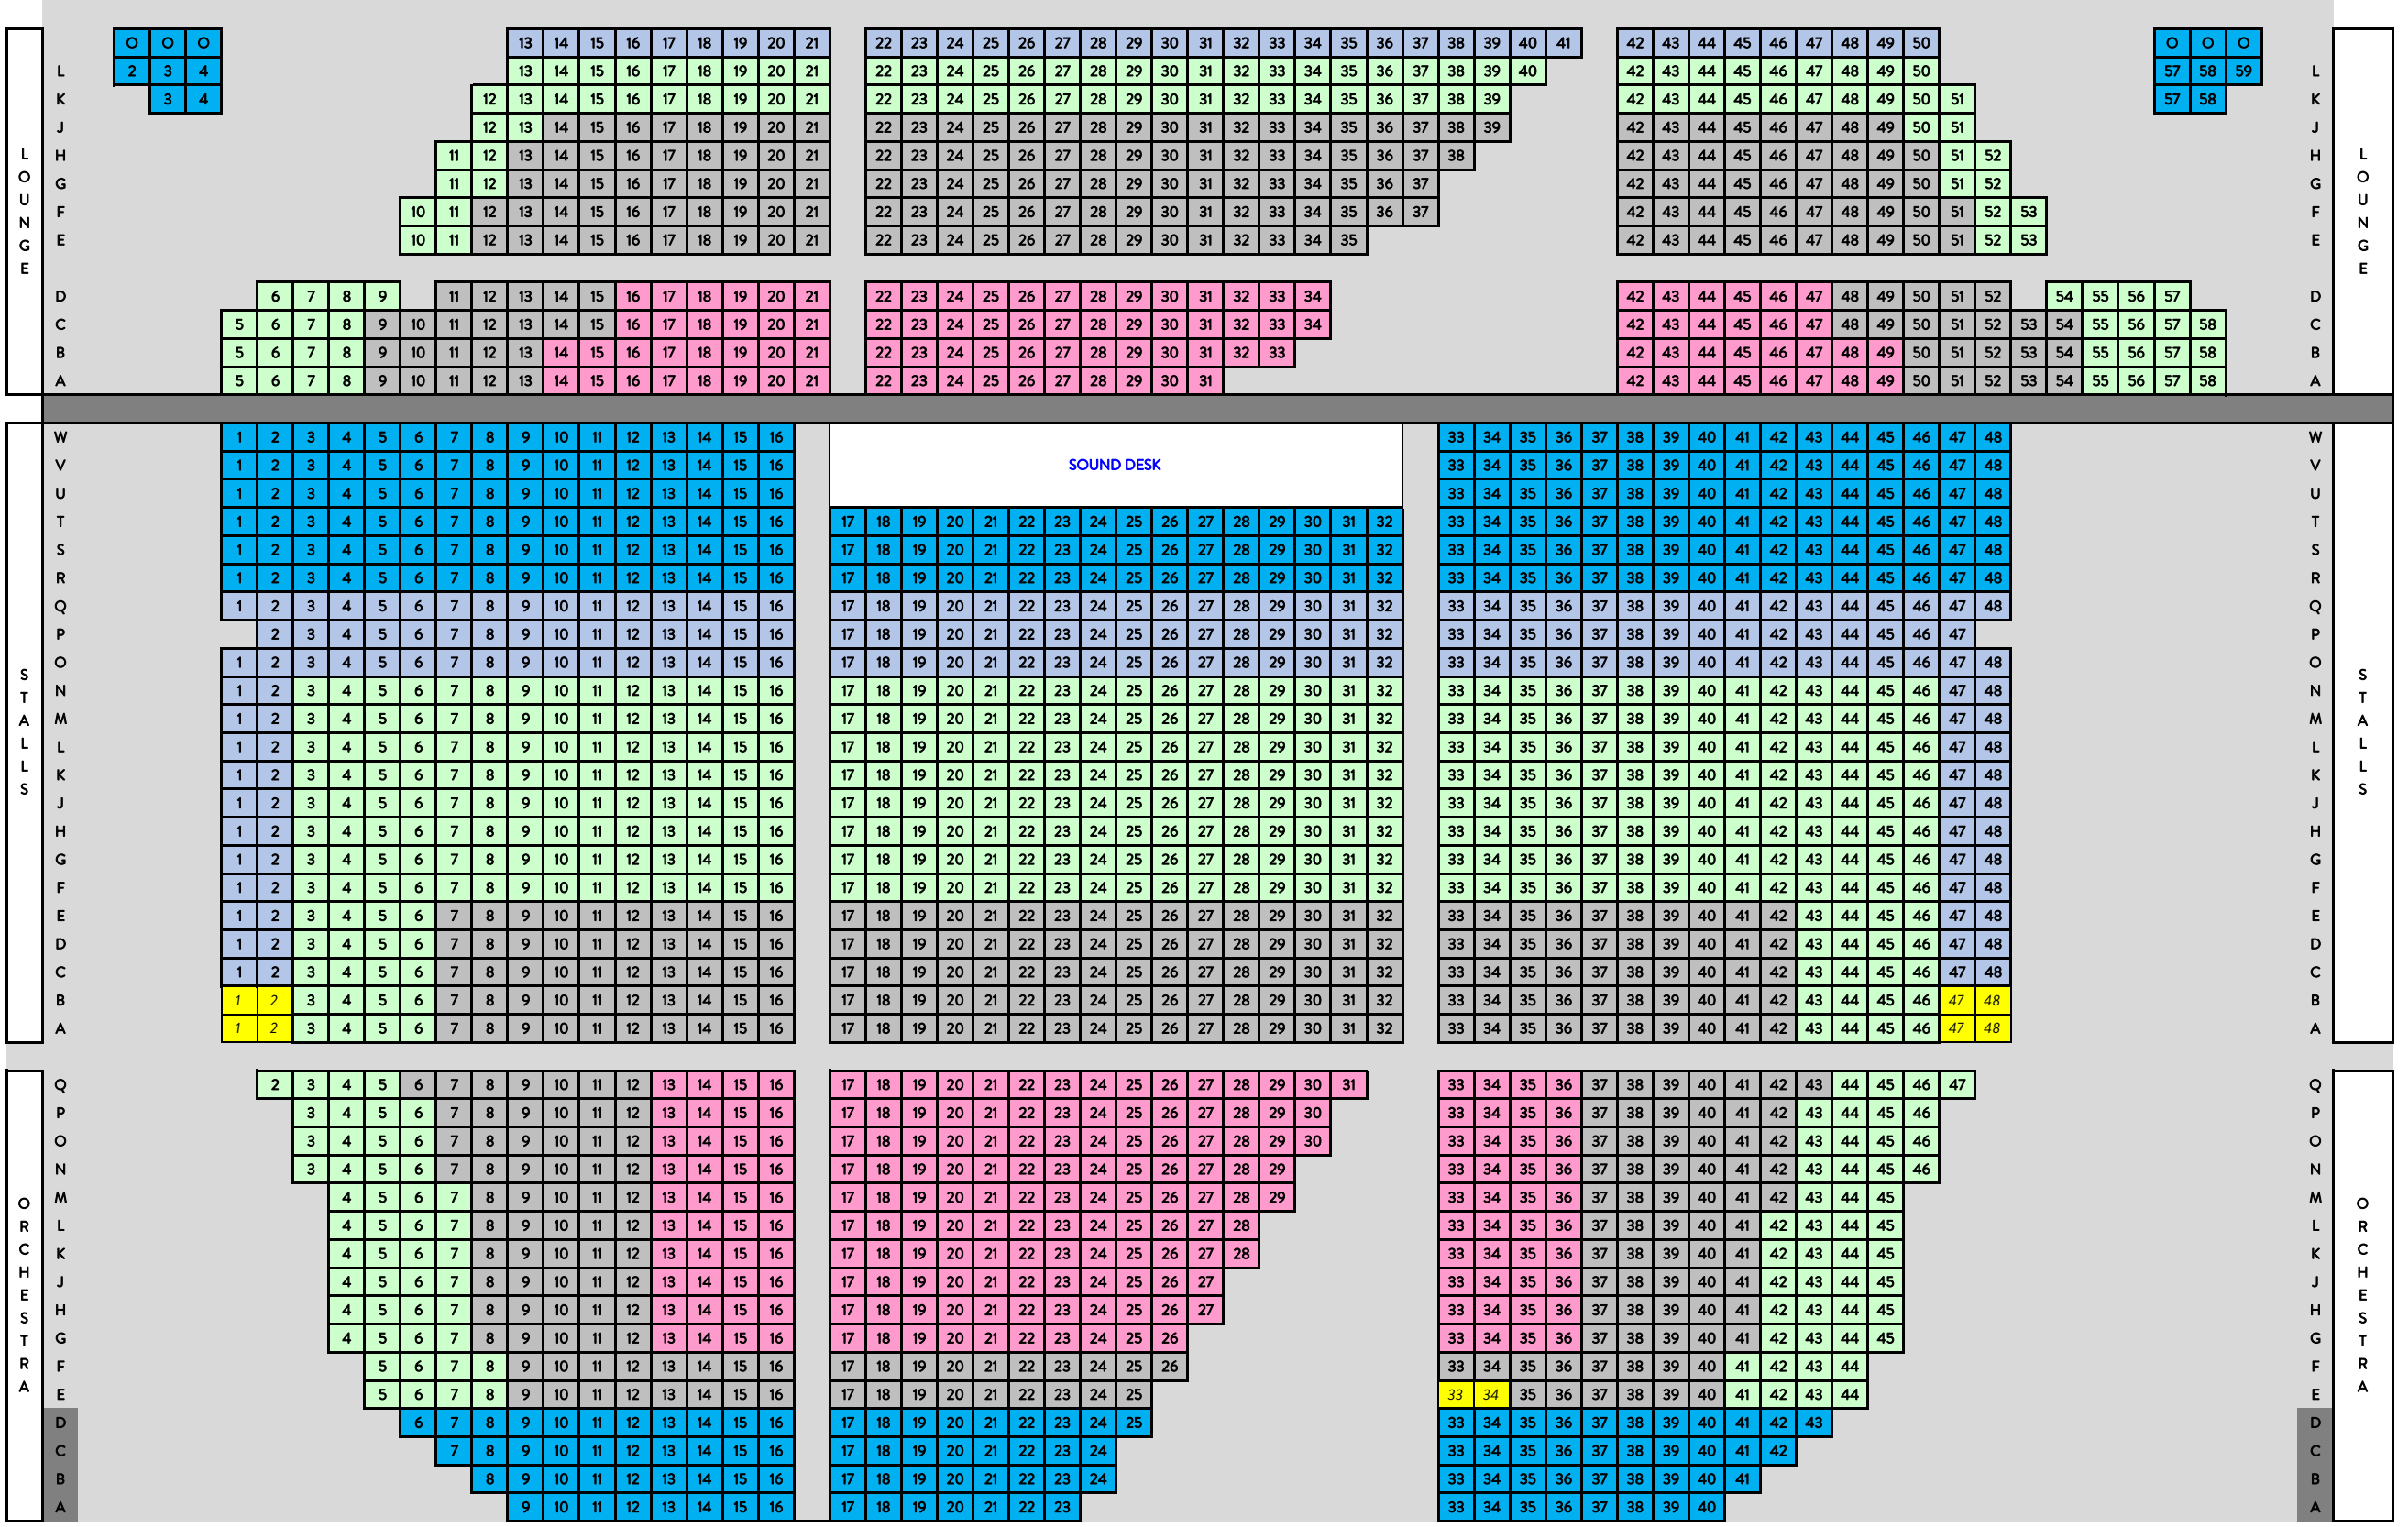

2018 SEASON SEATING RESERVES

Pelleas and Melisande
Palais Theatre, St Kilda
11-13 October 2018
www.victorianopera.com.au

Seating Key	
 Wheelchair/Carer/Sight holds	 Premium
 Not on sale	 A-Reserve
	 B-Reserve
	 C-Reserve