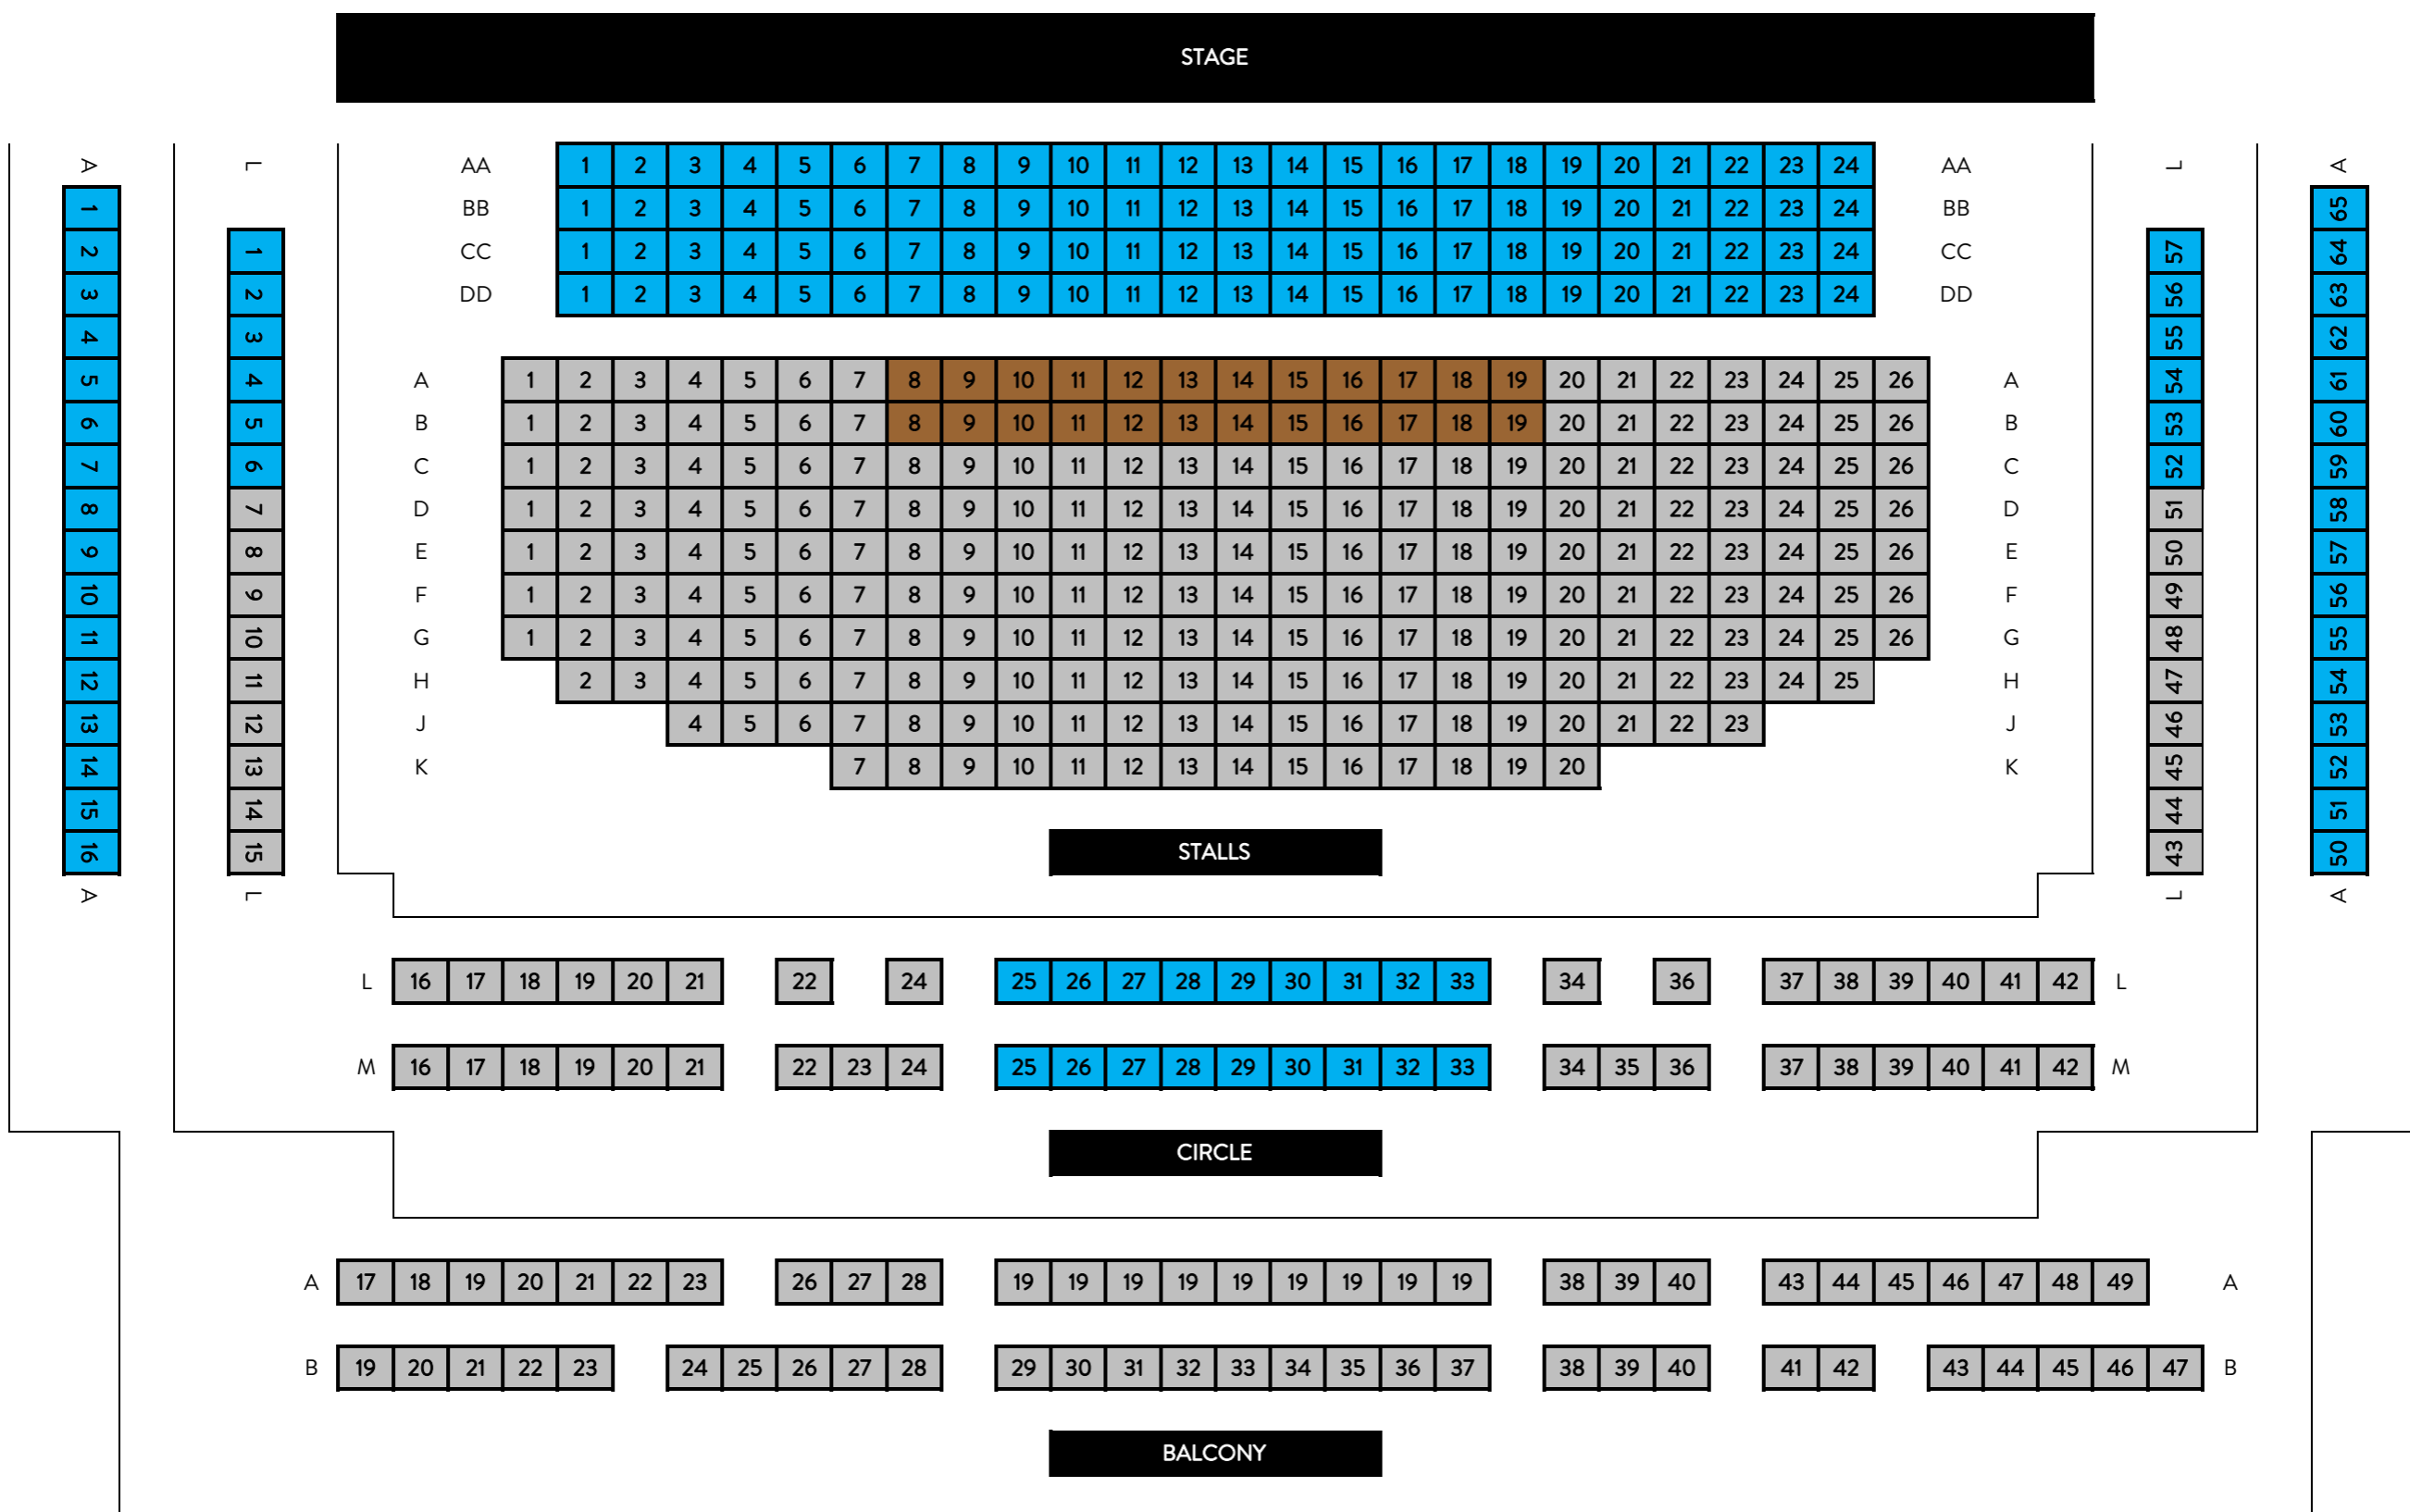

CIRCLE

STALLS

Please Note: This map is indicative of price reserves only. It does not reflect the true shape or sight lines of the venue. Venue specific information can be found here.

2018 SEASON SEATING RESERVES
 The Magic Pudding - the Opera
 Arts Centre Melbourne, Playhouse
 15-17 March 2018
www.victorianopera.com.au

Please Note: This map is indicative of price reserves only. It does not reflect the true shape or sight lines of the venue. Venue specific information can be found here.

STAGE

2018 SEASON SEATING RESERVES

STAGE

2018 SEASON SEATING RESERVES

Lorelei

The Coopers Malthouse, Merlyn Theatre

3-10 November 2018

www.victorianopera.com.au

Seating Key	
	Wheelchair/Carer/Sight holds
	Not on sale
	One Reserve

VICTORIAN
OPERA

THE *Coopers*
MALTHOUSE

Please Note: This map is indicative of price reserves only. It does not reflect the true shape or sight lines of the venue. Venue specific information can be found here.