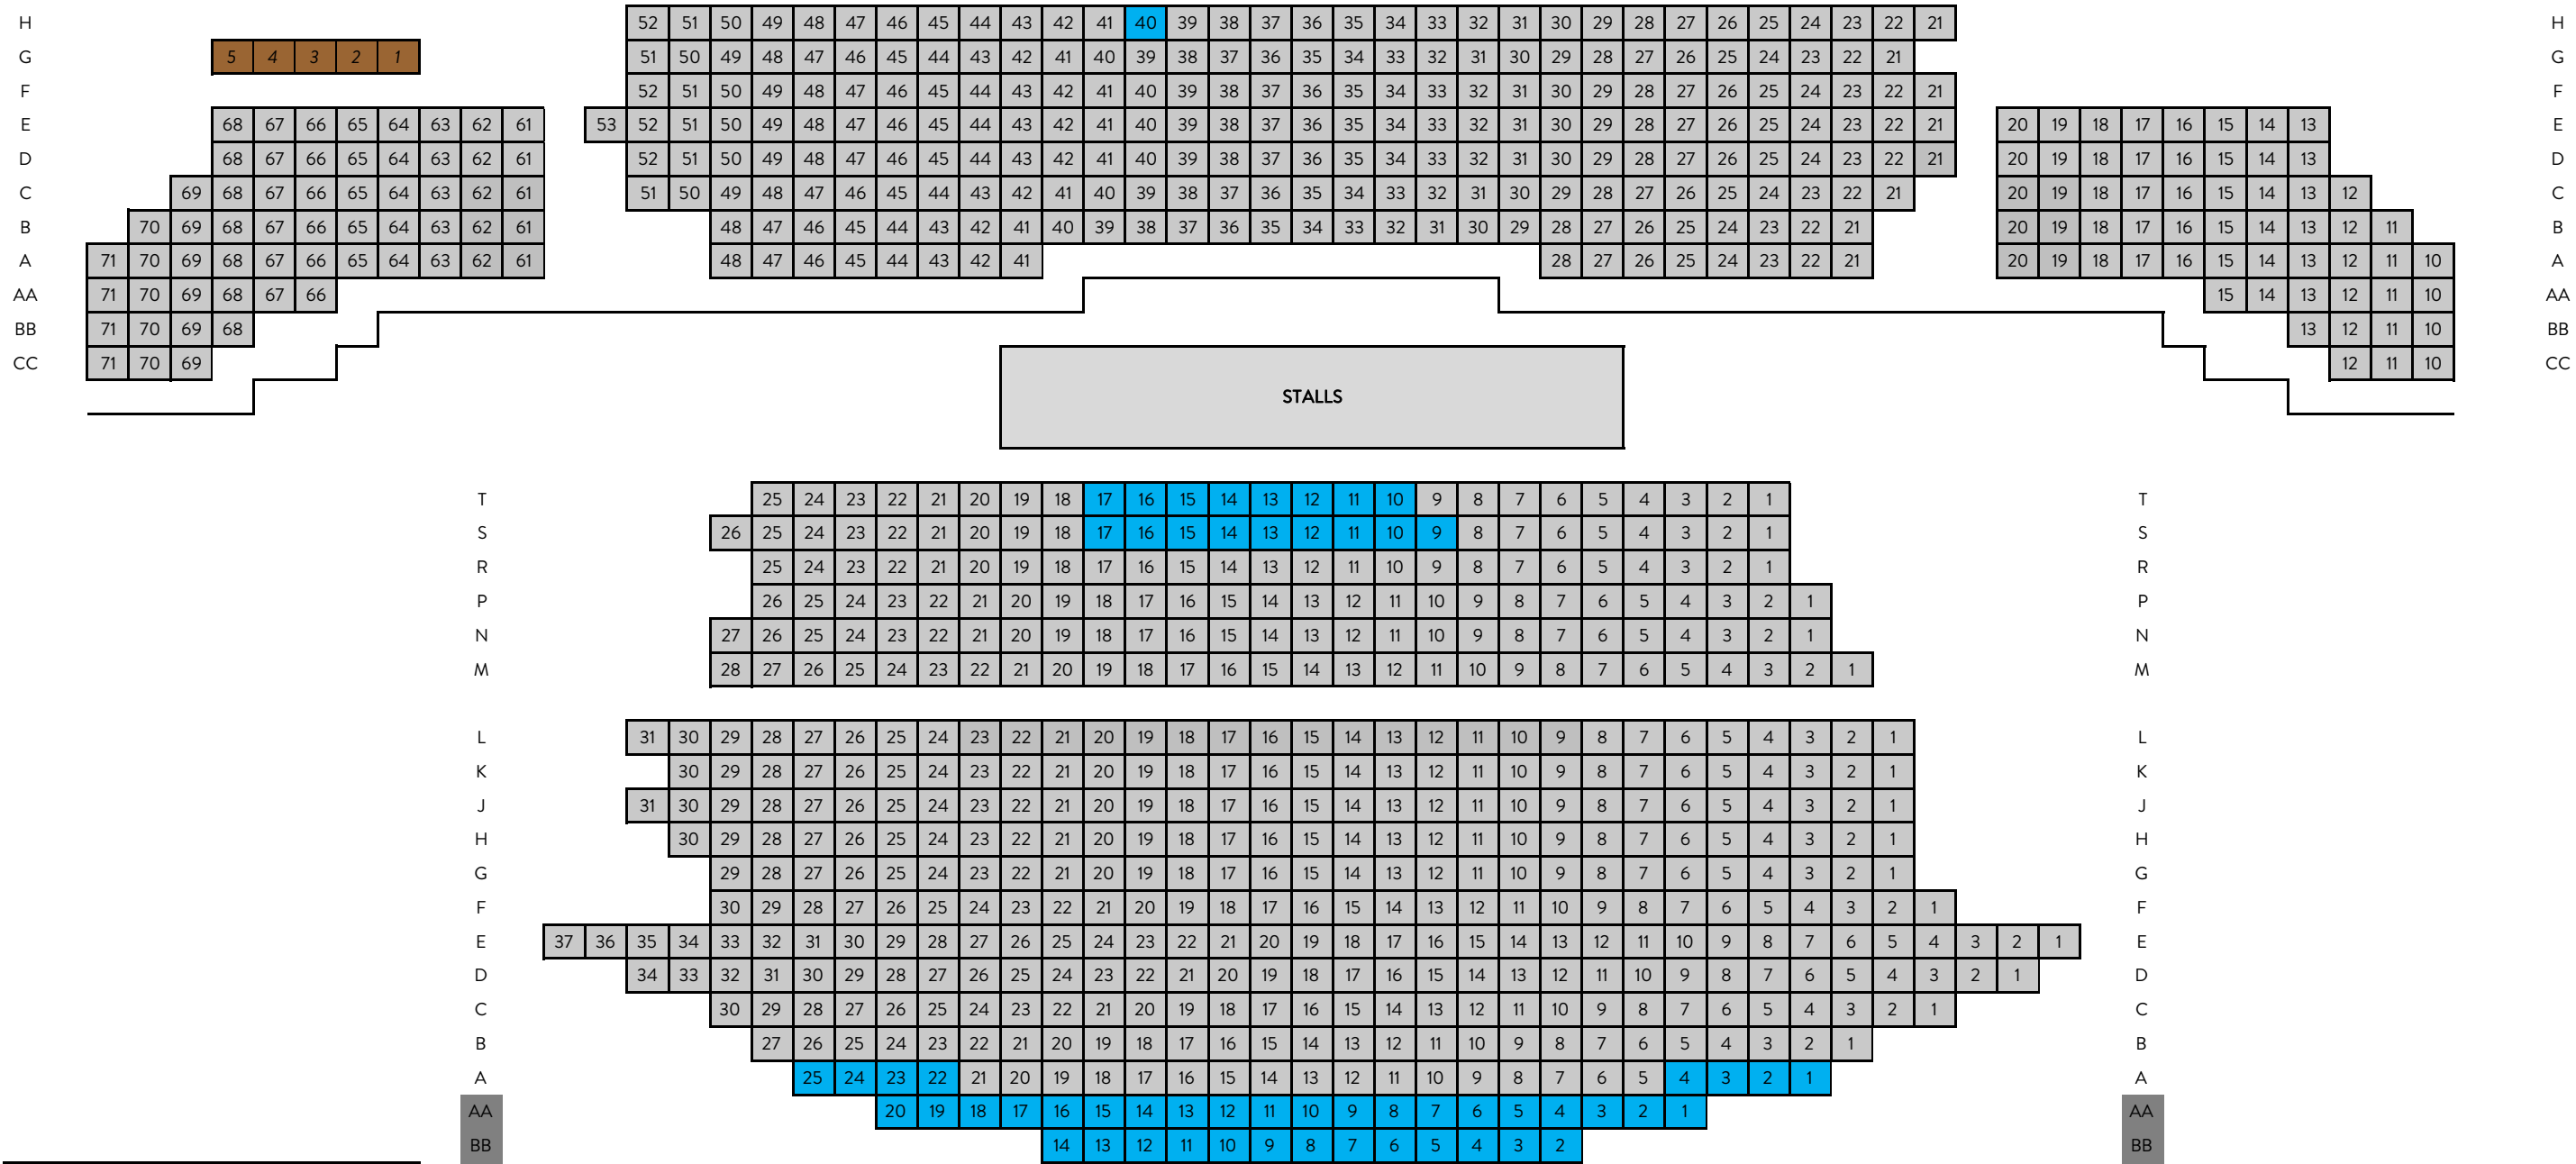

2018 SEASON SEATING RESERVES
Hansel and Gretel
 Arts Centre Melbourne, Playhouse
 Saturday 9 June 2018
www.victorianopera.com.au

VICTORIAN
OPERA

Seating Key	
 	Wheelchair/Carer/Sight holds
 	Not on sale
 	One Reserve

CIRCLE

STALLS

Please Note: This map is indicative of price reserves only. It does not reflect the true shape or sight lines of the venue. Venue specific information can be found here.

STAGE