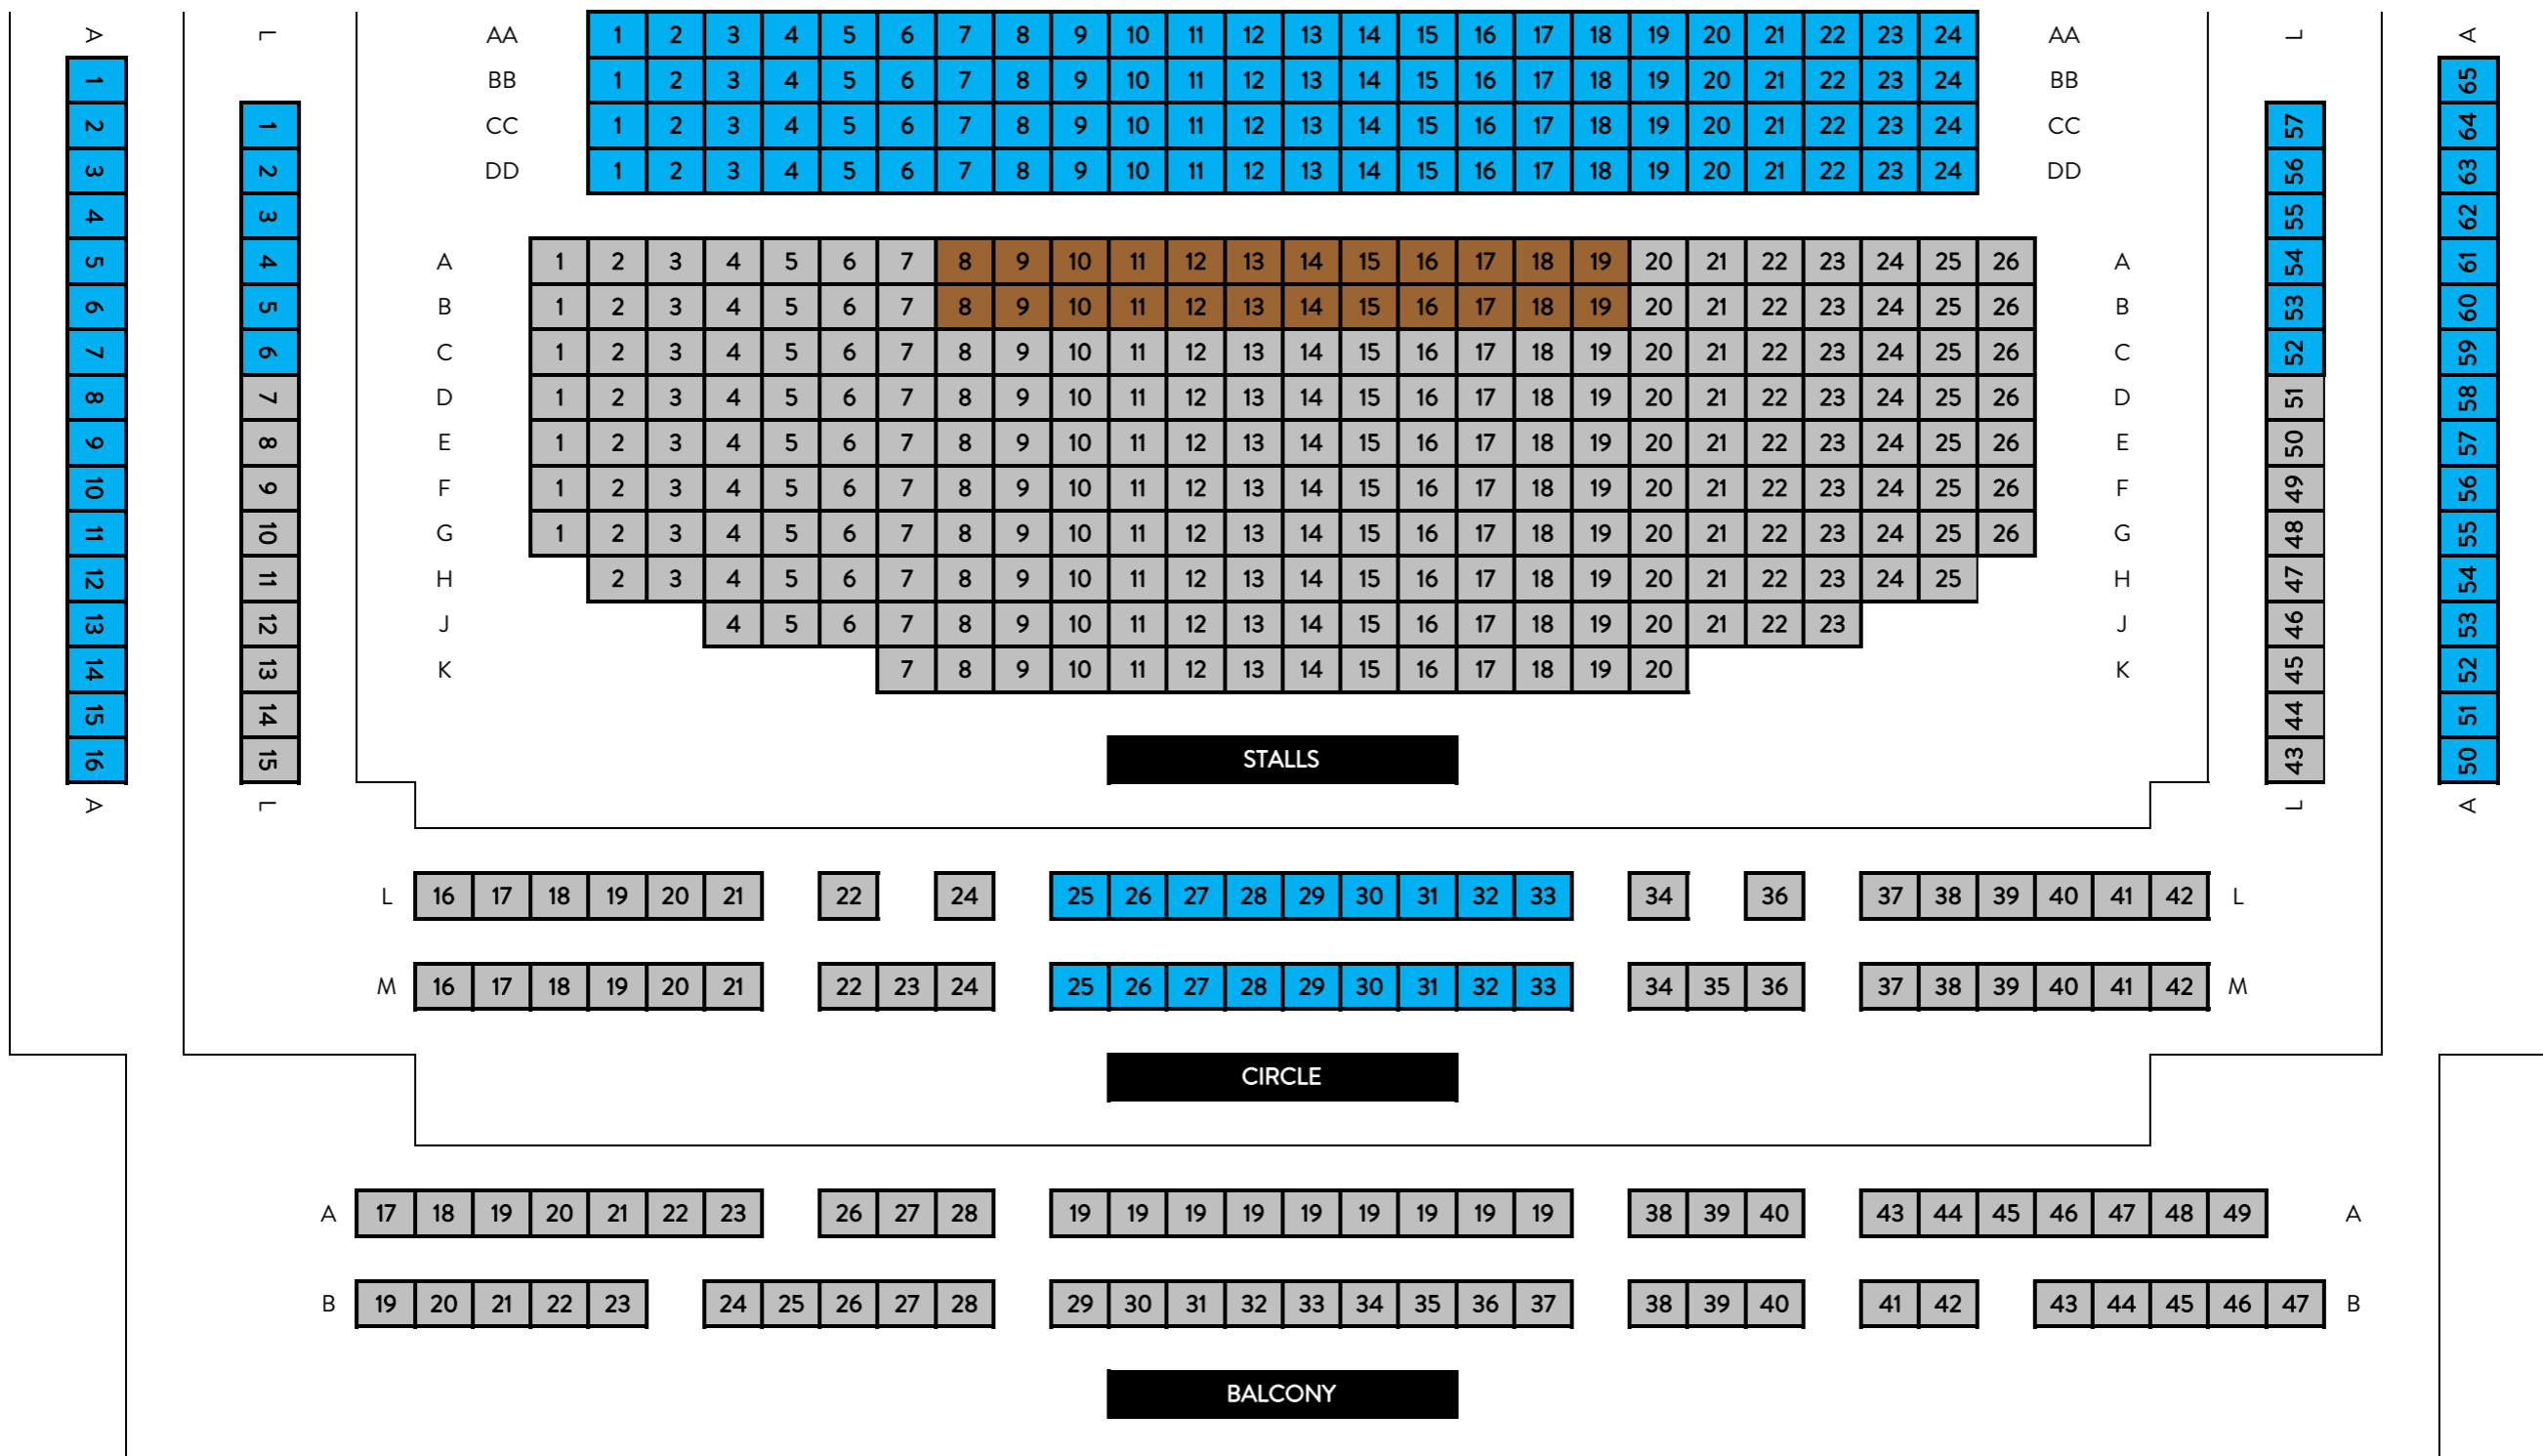

2018 SEASON SEATING RESERVES

Lorelei

The Coopers Malthouse, Merlyn Theatre

3-10 November 2018

www.victorianopera.com.au

Seating Key	
	Wheelchair/Carer/Sight holds
	One Reserve
	Not on sale

STAGE

Please Note: This map is indicative of price reserves only. It does not reflect the true shape or sight lines of the venue. Venue specific information can be found here.