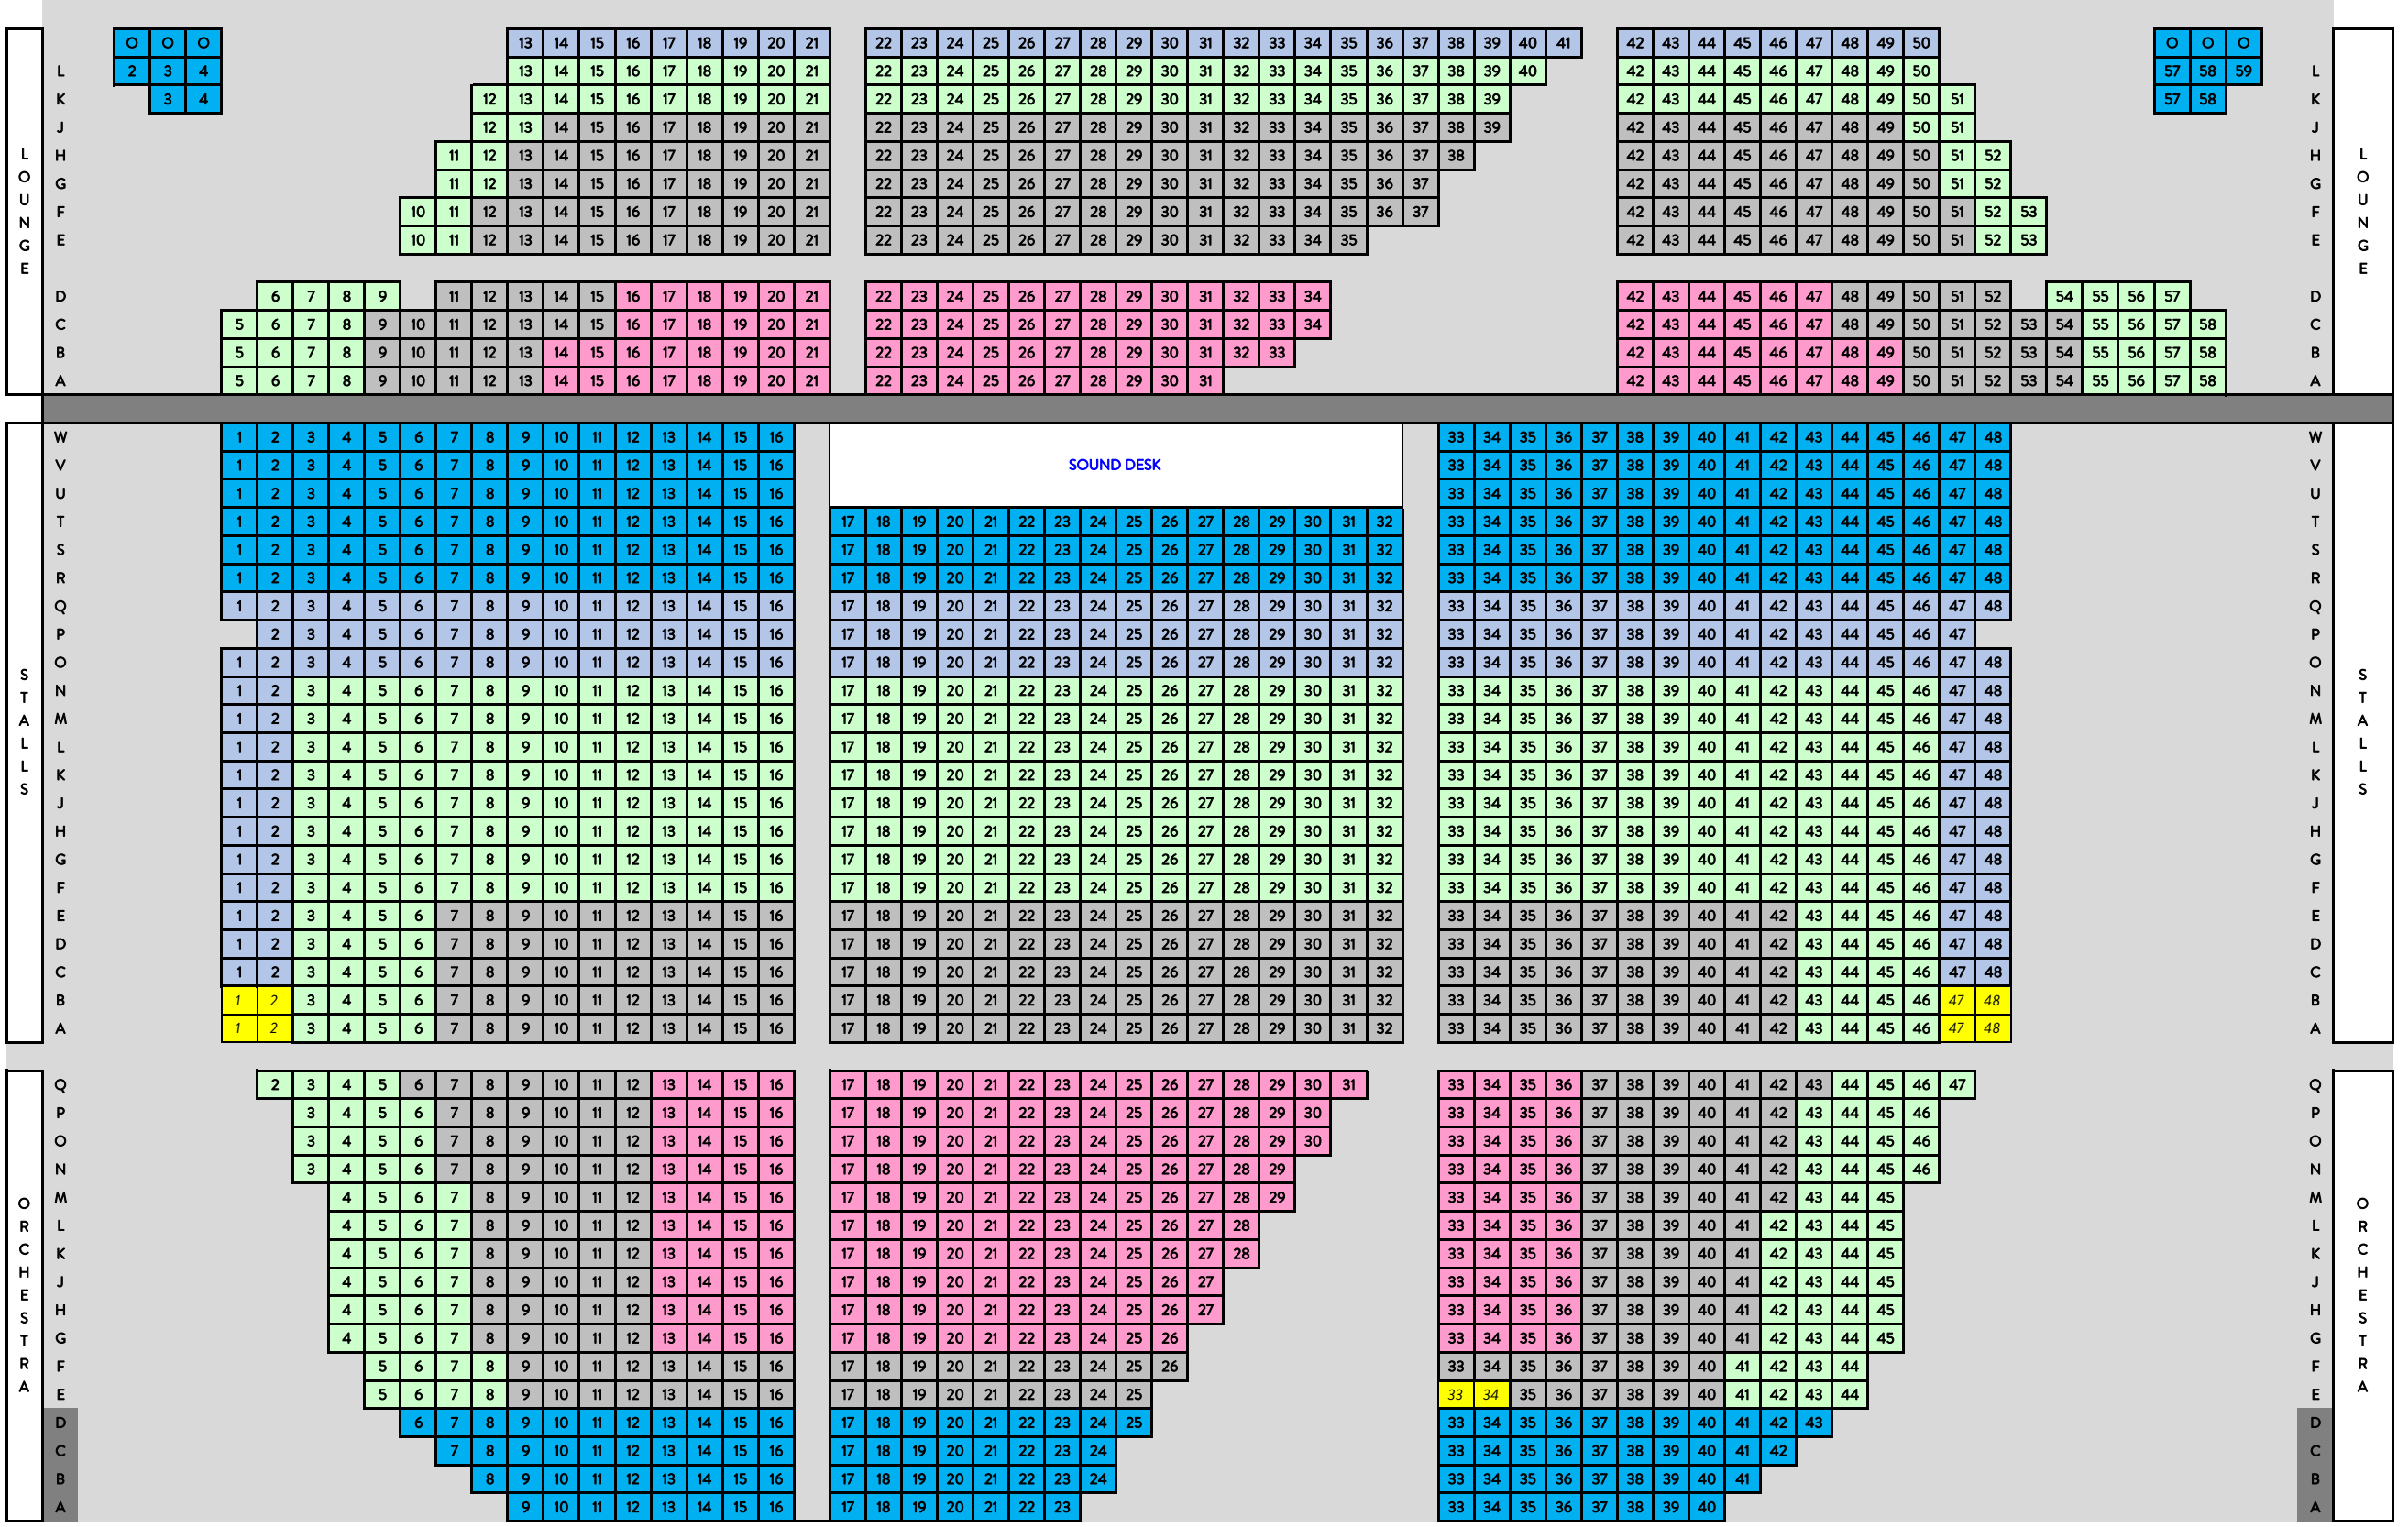

2018 SEASON SEATING RESERVES

Pelleas and Melisande
 Palais Theatre, St Kilda
 11-13 October 2018
www.victorianopera.com.au

Seating Key	
	Wheelchair/Carer/Sight holds
	Not on sale
	Premium
	A-Reserve
	B-Reserve
	C-Reserve

Please Note: This map is indicative of price reserves only. It does not reflect the true shape or sight lines of the venue. Venue specific information can be found here.

STAGE