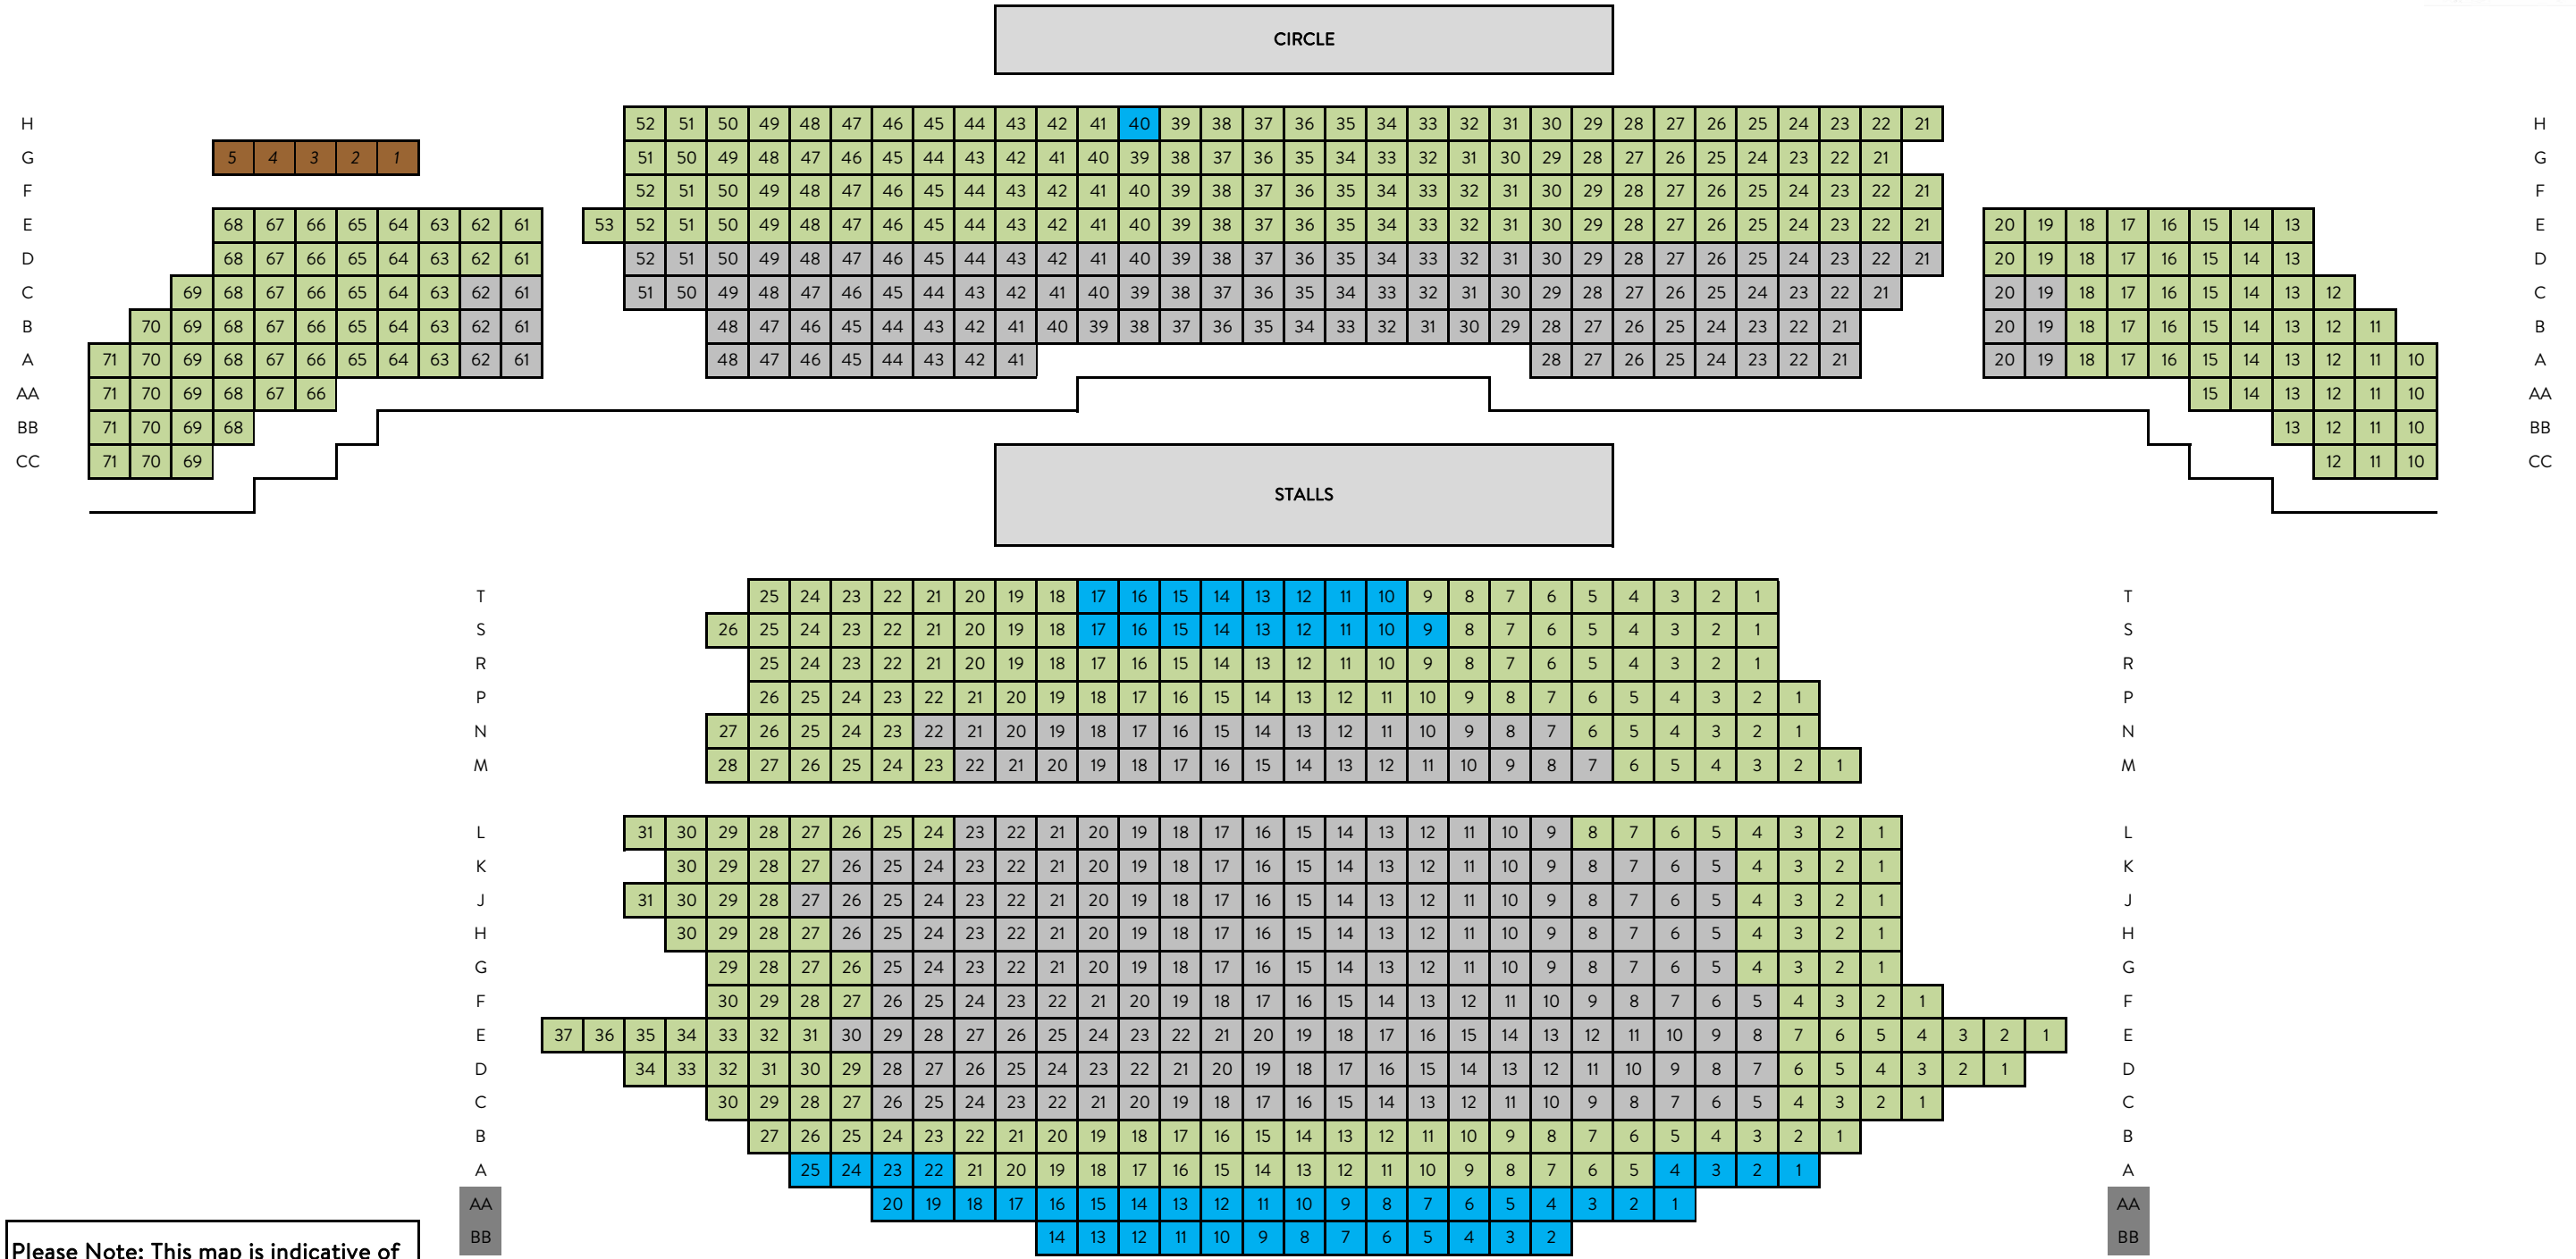

2018 SEASON SEATING RESERVES
 The Magic Pudding - the Opera
 Arts Centre Melbourne, Playhouse
 15-17 March 2018
www.victorianopera.com.au

VICTORIAN
OPERA

Seating Key	
 	Wheelchair/Carer/Sight holds
 	Not on sale
 	A-reserve
 	B-reserve

Please Note: This map is indicative of price reserves only. It does not reflect the true shape or sight lines of the venue. Venue specific information can be found here.